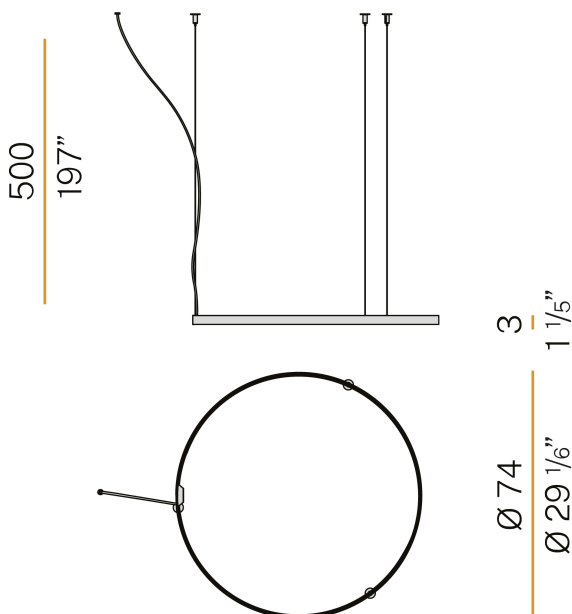

PANZERI

Zero Round

24V DC
M03330.075.0410

titanium

Data sheet

CODE	M03330.075.0410
SYSTEM POWER CONSUMPTION	34W
EFFICACY	89.97lm/W
LIGHT SOURCE	LED
LIGHT SOURCE LIFETIME	L70 (B50) 60.000h
COLOUR TEMPERATURE	3000K Ra>90
LIGHT DISTRIBUTION	diffused
POWER SUPPLY	24V DC
DRIVER	remote not included
NOMINAL LUMINOUS FLUX	4252lm
LUMEN OUTPUT	3059lm
EFFICIENCY	71.9%
WEIGHT	1,12 Kg
PROTECTION DEGREE	IP20
COLOUR TOLLERANCES	SDCM 3
PACKING DIMENSIONS (CM)	83,0 x 83,0 x 10,0

Single or multiple suspension lighting fixture for interiors, with direct and indirect light emission.

Bended extruded aluminium structure in white, black, bronze, mat brass or titanium polyacrylic paint.

Extruded polycarbonate diffuser with opaline finish.

Suspension kit with griplocks and 5m (196,9") long steel cables.

5m (196,9") long power cable in transparent PVC.

Provided without power canopy.

Technical drawing

Polar diagram